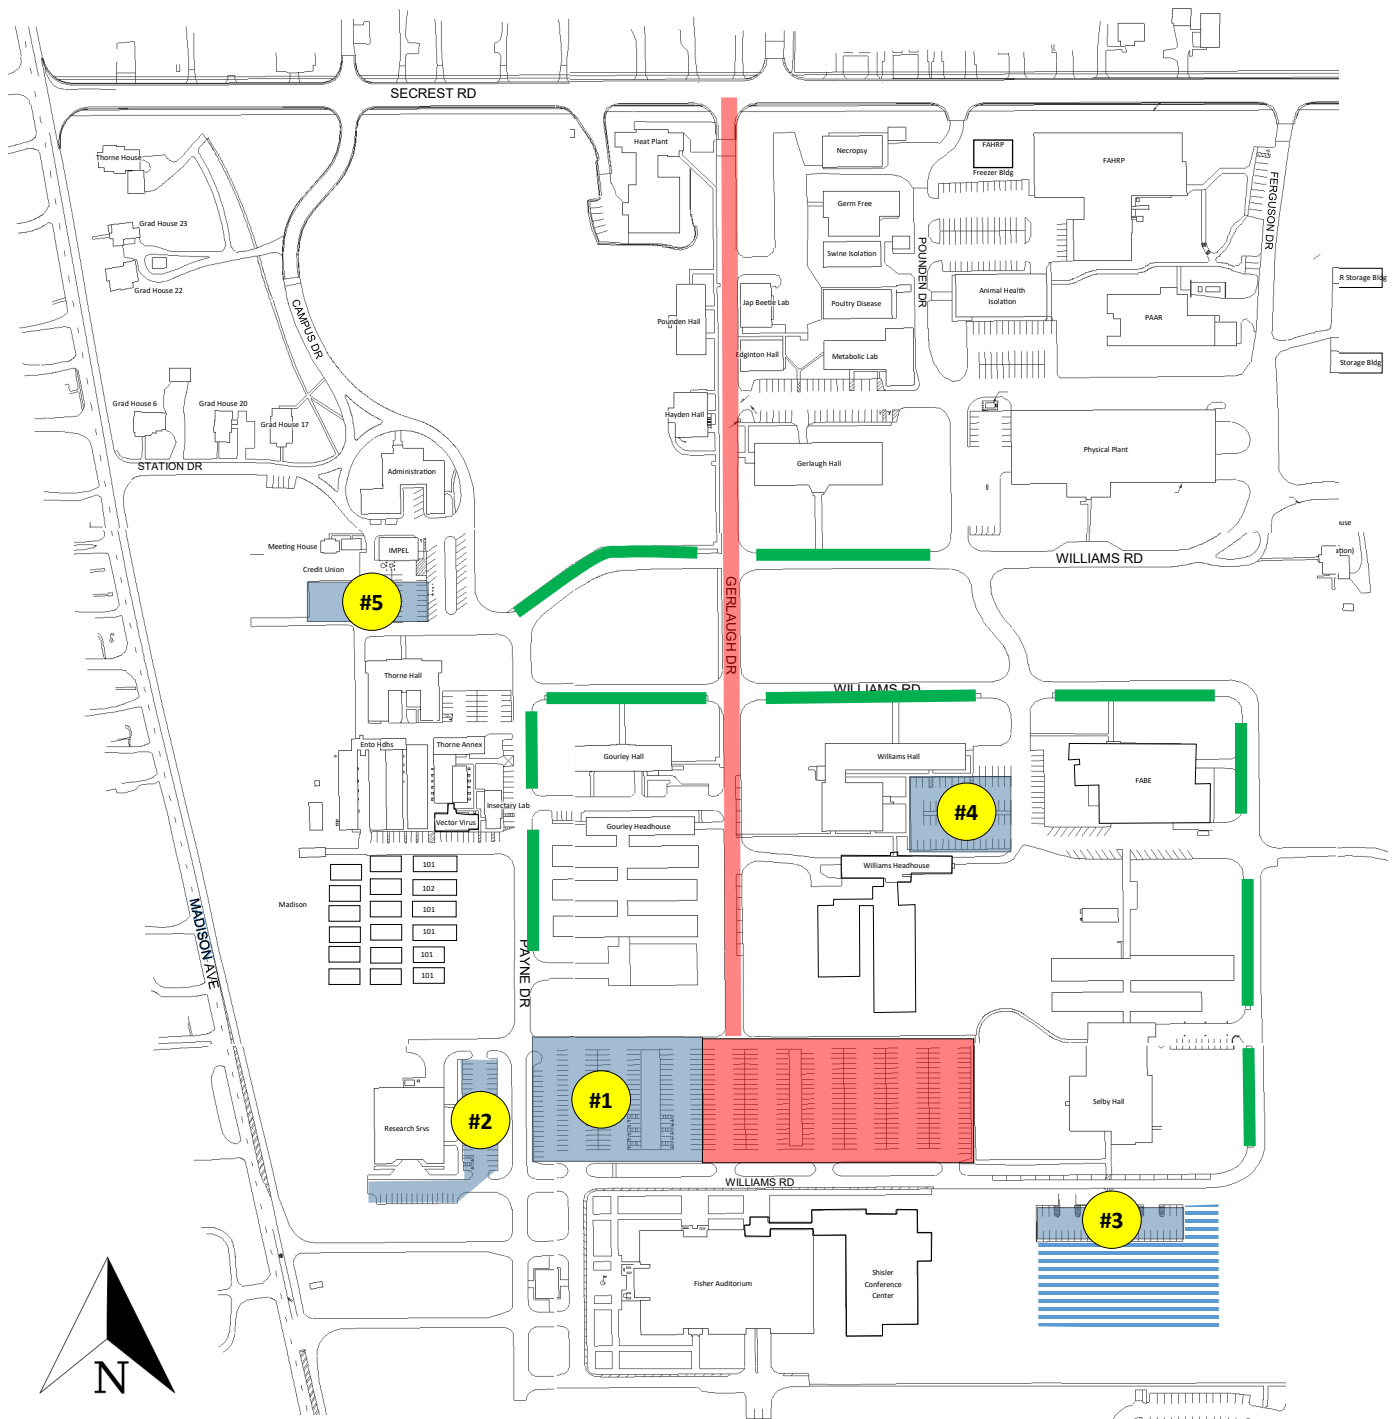

Wooster Campus Parking Map

NO PARKING

Available Parking

On Street Parking

Event Parking Lot Priority Number

Future Gravel Lot Expansion July 2019

Note: After 5pm, any open marked space on campus can be utilized for public parking